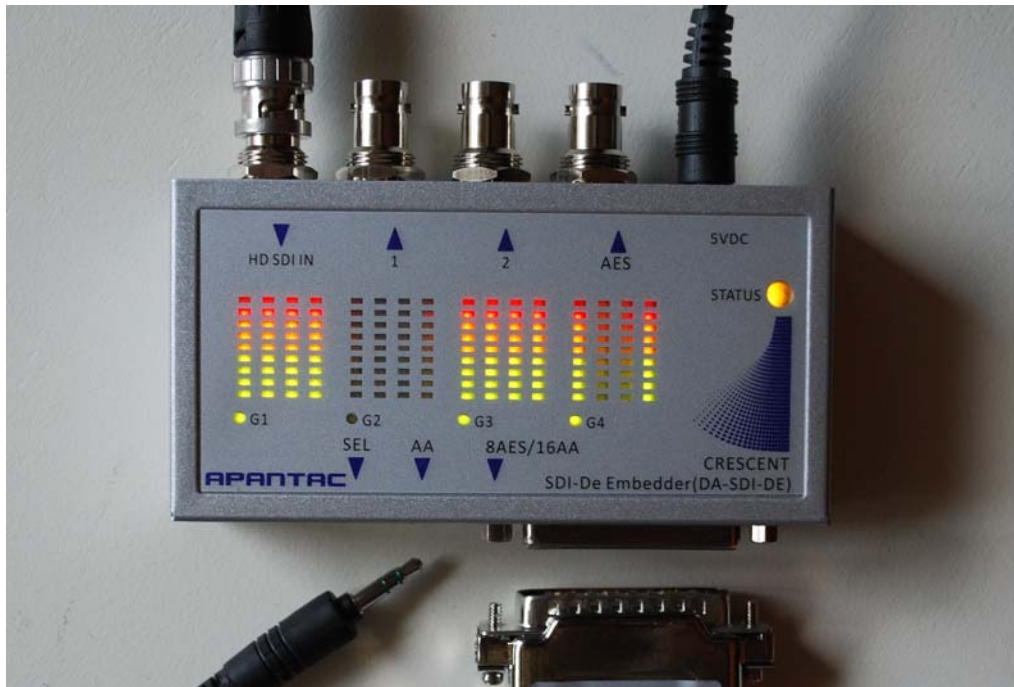

# Is This Your Next Piece Of Test Equipment?

We know that you have lots of embedded audio today. That is why you need the new SDI Disembedder for your shop and your ENG trucks. It's portable and packed with the features you need for a drop-box monitor or to trouble shoot those new embedded audio channel assignments.

## **The most comprehensive disembedder on the market today features:**

Multi-Format Input SD +HD +3G SDI  
SDI 1 in x 2 out. Passes 16 Channel Audio  
5V DC Power Supply included  
Magnetic mount (not pictured)  
DB 25 with Analog or AES output