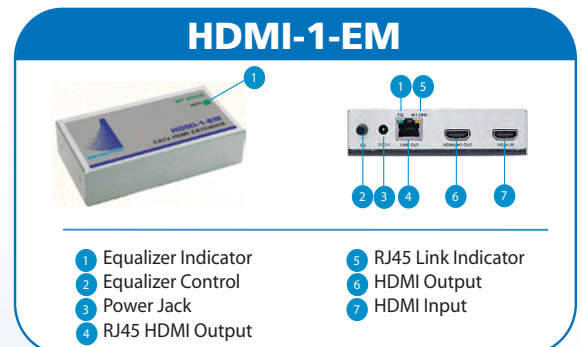

### HDMI Extenders / Splitters

**HDMI-1-E**  
Single port  
HDMI Extender

**HDMI-1-R**  
Single port  
HDMI Receiver

**HDMI-1-EM**  
Single port  
HDMI Extender  
w/ Monitor Output

**HDMI-1-ERM**  
Single port  
HDMI Extender /  
Receiver  
w/ Monitor Output

**HDMI-4-SERM**  
4 port  
HDMI Splitter /  
Extender /  
Receiver  
w/ Monitor Output

**HDMI-SR**  
HDMI  
Short Distance  
Receiver

- Full 480p, 720p, 1080i, 1080p support
- Extend HDMI signals
- Requires a single CATx cable
- Supports HDMI 1.2 / 1.3