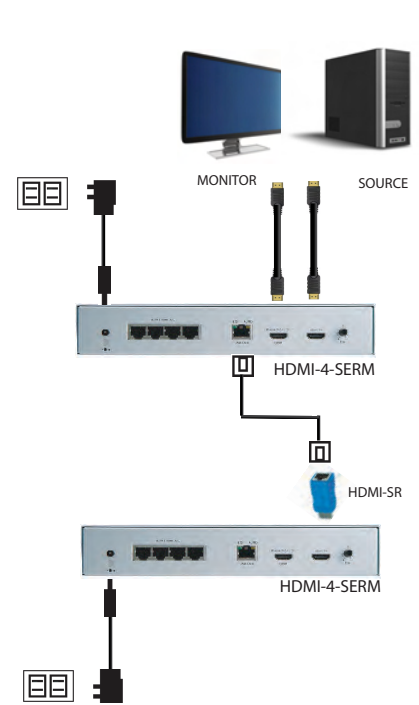

Cascading Connection for Two HDMI Extenders

SPECIFICATIONS

MODEL	HDMI-1-E	HDMI-1-R	HDMI-1-EM	HDMI-1-ERM	HDMI-4-SERM	HDMI-SR
Description	Single Port HDMI Extender	Single Port HDMI Receiver	Single Port HDMI Extender with Monitor Output	Single Port HDMI Extender / Receiver with Monitor Output	4-Port HDMI Splitter Extender / Receiver with Monitor Output	HDMI Short Distance Receiver
Input	1 x HDMI	1 x RJ45	1 x HDMI	1 x HDMI	1 x HDMI	1 x RJ45
Output	1 x RJ45	1 x HDMI	1 x HDMI 1 x RJ45	1 x HDMI 2 x RJ45	1 x HDMI 4 x RJ45 (HDMI) 1 x RJ45 (Link)	1 x HDMI
Resolution	Maximum Resolution of 1920 x 1200 up to 35 meters (115 feet)					1920 x 1200 up to 10 meters (35 feet)
Mount	n/a	n/a	Magnetic	Magnetic	Rack Mount	n/a
Adjustments	Equalizer	Equalizer	Equalizer	Equalizer	Equalizer	n/a
Dimensions	67 mm W x 37 mm D x 24 mm H		62 mm W x 113 mm D x 29 mm H		240 W x 130 D x 44 H (mm)	Compact
Power	DC 5v 1000 mA	DC 5v 1000 mA	DC 5v 2000 mA	DC 5v 2000 mA	DC 5v 3000 mA	n/a