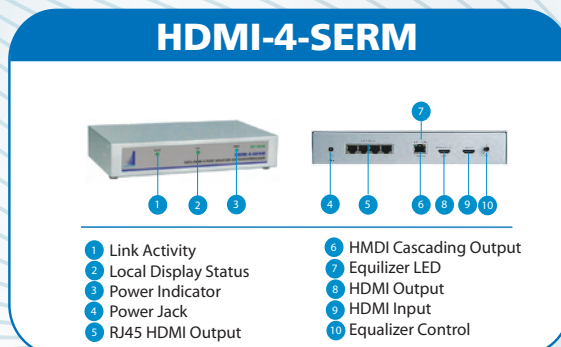

### HDMI Extenders / Splitters

**HDMI-1-E**  
Single port  
HDMI Extender

**HDMI-1-R**  
Single port  
HDMI Receiver

**HDMI-1-EM**  
Single port  
HDMI Extender  
w/ Monitor Output

**HDMI-1-ERM**  
Single port  
HDMI Extender /  
Receiver  
w/ Monitor Output

**HDMI-4-SERM**  
4 port  
HDMI Splitter /  
Extender /  
Receiver  
w/ Monitor Output

**HDMI-SR**  
HDMI  
Short Distance  
Receiver

- Full 480p, 720p, 1080i, 1080p support
- Extend HDMI signals
- Requires a single CATx cable
- Supports HDMI 1.2 / 1.3