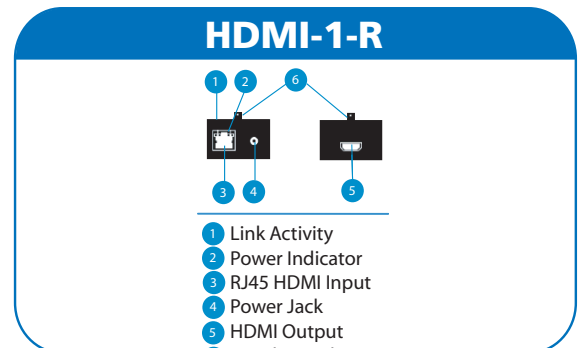

### HDMI Extenders / Splitters

**HDMI-1-E**  
Single port  
HDMI Extender

**HDMI-1-R**  
Single port  
HDMI Receiver

**HDMI-1-EM**  
Single port  
HDMI Extender  
w/ Monitor Output

**HDMI-1-ERM**  
Single port  
HDMI Extender /  
Receiver  
w/ Monitor Output

**HDMI-4-SERM**  
4 port  
HDMI Splitter /  
Extender /  
Receiver  
w/ Monitor Output

**HDMI-SR**  
HDMI  
Short Distance  
Receiver

- Full 480p, 720p, 1080i, 1080p support
- Extend HDMI signals
- Requires a single CATx cable
- Supports HDMI 1.2 / 1.3