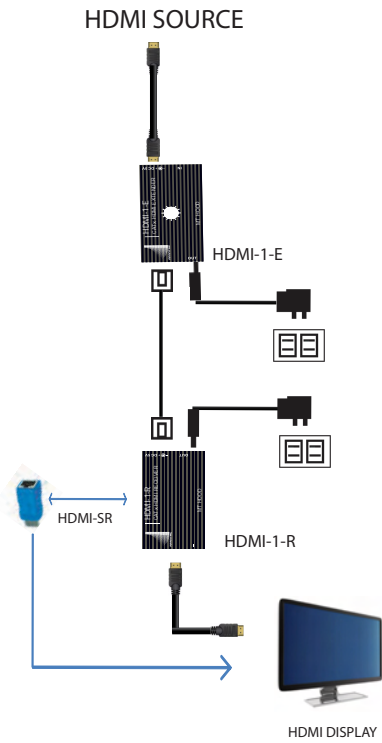

### HDMI Extenders / Splitters

**HDMI-1-E**  
Single port  
HDMI Extender

**HDMI-1-R**  
Single port  
HDMI Receiver

**HDMI-1-EM**  
Single port  
HDMI Extender  
w/ Monitor Output

**HDMI-1-ERM**  
Single port  
HDMI Extender /  
Receiver  
w/ Monitor Output

**HDMI-4-SERM**  
4 port  
HDMI Splitter /  
Extender /  
Receiver  
w/ Monitor Output

**HDMI-SR**  
HDMI  
Short Distance  
Receiver

- Full 480p, 720p, 1080i, 1080p support
- Extend HDMI signals
- Requires a single CATx cable
- Supports HDMI 1.2 / 1.3

## One HDMI Source to One HDMI Display

## One HDMI Source to One Local Display and Multiple Remote Displays