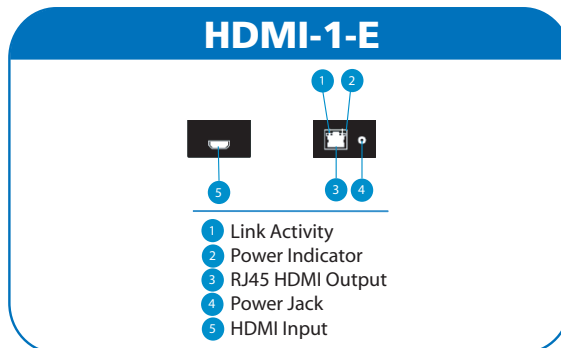

### HDMI Extenders / Splitters

**HDMI-1-E**  
Single port  
HDMI Extender

**HDMI-1-R**  
Single port  
HDMI Receiver

**HDMI-1-EM**  
Single port  
HDMI Extender  
w/ Monitor Output

**HDMI-1-ERM**  
Single port  
HDMI Extender /  
Receiver  
w/ Monitor Output

**HDMI-4-SERM**  
4 port  
HDMI Splitter /  
Extender /  
Receiver  
w/ Monitor Output

**HDMI-SR**  
HDMI  
Short Distance  
Receiver

- Full 480p, 720p, 1080i, 1080p support
- Extend HDMI signals
- Requires a single CATx cable
- Supports HDMI 1.2 / 1.3