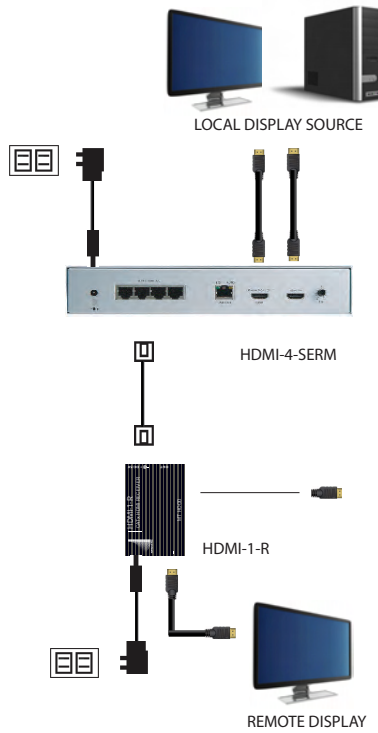

### HDMI Extenders / Splitters

**HDMI-1-E**  
Single port  
HDMI Extender

**HDMI-1-R**  
Single port  
HDMI Receiver

**HDMI-1-EM**  
Single port  
HDMI Extender  
w/ Monitor Output

**HDMI-1-ERM**  
Single port  
HDMI Extender /  
Receiver  
w/ Monitor Output

**HDMI-4-SERM**  
4 port  
HDMI Splitter /  
Extender /  
Receiver  
w/ Monitor Output

**HDMI-SR**  
HDMI  
Short Distance  
Receiver

- Full 480p, 720p, 1080i, 1080p support
- Extend HDMI signals
- Requires a single CATx cable
- Supports HDMI 1.2 / 1.3

## One HDMI Source to One HDMI Display

## One HDMI Source to One Local Display and Multiple Remote Displays