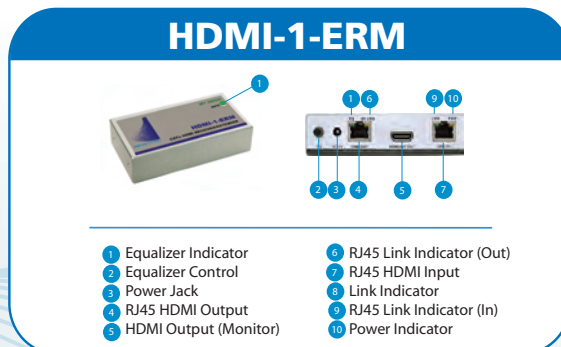

### HDMI Extenders / Splitters

**HDMI-1-E**  
Single port  
HDMI Extender

**HDMI-1-R**  
Single port  
HDMI Receiver

**HDMI-1-EM**  
Single port  
HDMI Extender  
w/ Monitor Output

**HDMI-1-ERM**  
Single port  
HDMI Extender /  
Receiver  
w/ Monitor Output

**HDMI-4-SERM**  
4 port  
HDMI Splitter /  
Extender /  
Receiver  
w/ Monitor Output

**HDMI-SR**  
HDMI  
Short Distance  
Receiver

- Full 480p, 720p, 1080i, 1080p support
- Extend HDMI signals
- Requires a single CATx cable
- Supports HDMI 1.2 / 1.3