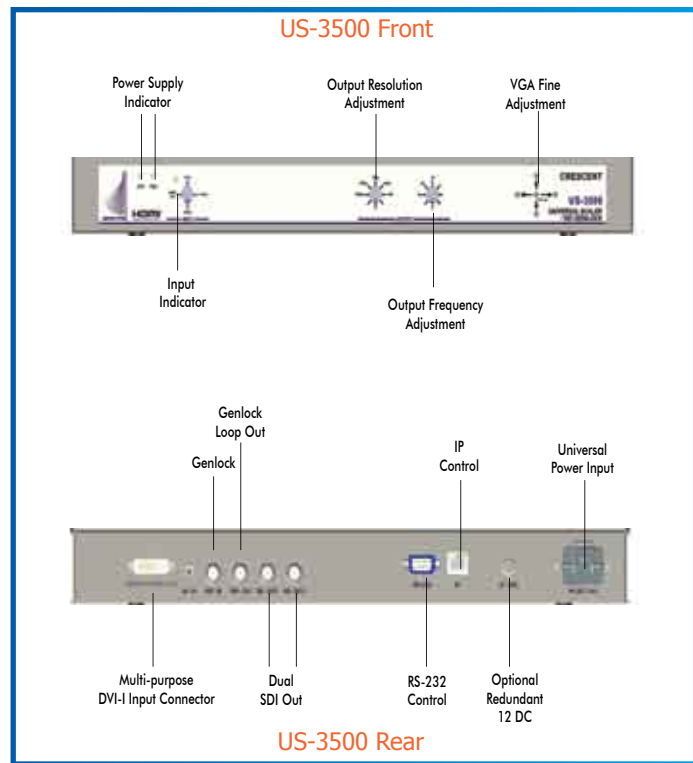

US-3000

Universal Scaler
HDMI/DVI/VGA/YPbPr
Input, SDI Output

US-3500

Universal Scaler
HDMI/DVI/VGA/YPbPr
Input, SDI Output
with Genlock

- Universal scaler
- Input HDMI, DVI, VGA, YPbPr and composite
- Stereo analog audio input
- Output SDI in 720P, 480P, 480i, 1080i, 1080p
- Output frequency in 23.98, 24, 25, 29.97, 30, 50, 59.94, 60 Hz
- IP and RS232 control
- Dual SDI output
- Reference in with loop out*
- Optional redundant power supply

***US-3500 feature**

| MODEL | US-3000 | US-3500 |
|-------------|---|--|
| DESCRIPTION | Universal Scaler with Dual SDI Output | Universal Scaler with Genlock and Dual SDI Output |
| INPUT | HDMI, DVI, VGA, YPbPr, Composite | HDMI, DVI, VGA, YPbPr, Composite |
| OUTPUT | Dual SDI output in 23.98, 24, 25, 29.97, 30, 50, 59.94, 60 Hz | Dual SDI output 23.98, 24, 25, 29.97, 30, 50, 59.94, 60 Hz |
| AUDIO INPUT | Stereo Analog | Stereo Analog |
| Genlock | n/a | Analog Black Burst with Loop Out |
| POWER | AC 90 - 250 with Optional Redundant DC 12V | AC 90 - 250 with Optional Redundant DC 12V |
| DIMENSIONS | 1 Rack Unit | 1 Rack Unit |
| MOUNT | 19" Rack Mount | 19" Rack mount |