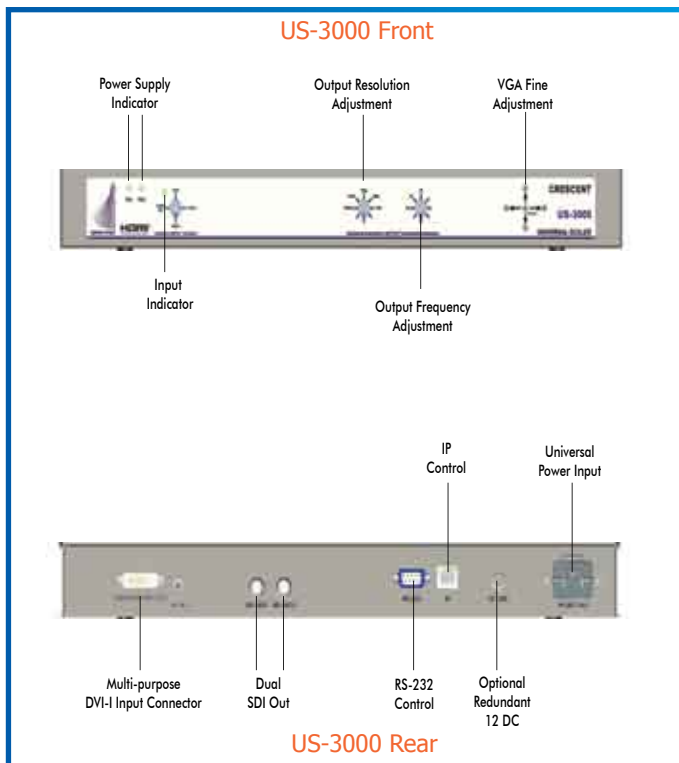

US-3000

Universal Scaler
HDMI/DVI/VGA/YPbPr
Input, SDI Output

US-3500

Universal Scaler
HDMI/DVI/VGA/YPbPr
Input, SDI Output
with Genlock

- Universal scaler
- Input HDMI, DVI, VGA, YPbPr and composite
- Stereo analog audio input
- Output SDI in 720P, 480P, 480i, 1080i, 1080p
- Output frequency in 23.98, 24, 25, 29.97, 30, 50, 59.94, 60 Hz
- IP and RS232 control
- Dual SDI output
- Reference in with loop out*
- Optional redundant power supply

***US-3500 feature**

| MODEL | US-3000 | US-3500 |
|-------------|---|--|
| DESCRIPTION | Universal Scaler with Dual SDI Output | Universal Scaler with Genlock and Dual SDI Output |
| INPUT | HDMI, DVI, VGA, YPbPr, Composite | HDMI, DVI, VGA, YPbPr, Composite |
| OUTPUT | Dual SDI output in 23.98, 24, 25, 29.97, 30, 50, 59.94, 60 Hz | Dual SDI output 23.98, 24, 25, 29.97, 30, 50, 59.94, 60 Hz |
| AUDIO INPUT | Stereo Analog | Stereo Analog |
| Genlock | n/a | Analog Black Burst with Loop Out |
| POWER | AC 90 - 250 with Optional Redundant DC 12V | AC 90 - 250 with Optional Redundant DC 12V |
| DIMENSIONS | 1 Rack Unit | 1 Rack Unit |
| MOUNT | 19" Rack Mount | 19" Rack mount |